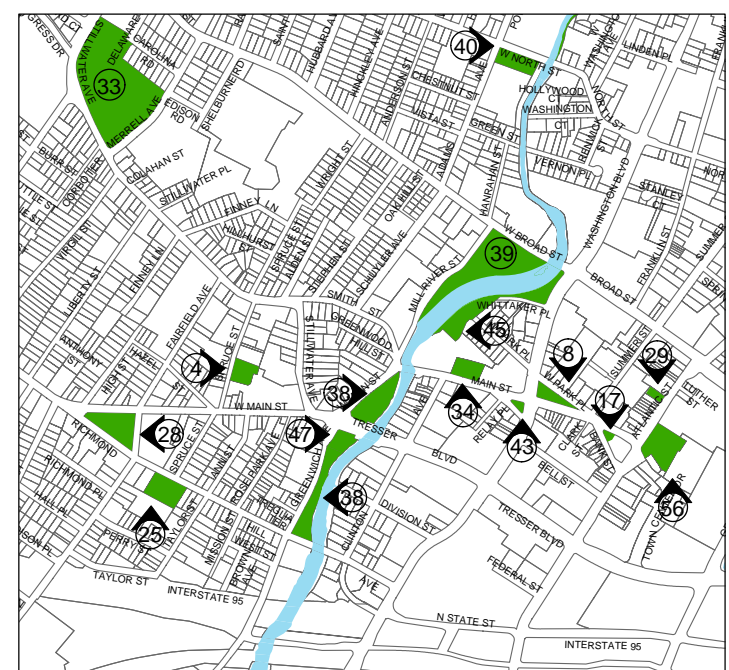

City of Stamford

PUBLIC PARKS AND GOLF COURSES

- 1 Barrett Park
- 2 Bartlett Arboretum
- 3 Carpinella Park
- 4 Carwin Park
- 5 Cedar Street Playground
- 6 Chestnut Hill Park
- 7 Chestnut Hill Road Bird Sanctuary
- 8 Columbus Park
- 9 Cove Island Park
- 10 Cummings Park
- 11 Cummings Park West
- 12 Czescik Park
- 13 Daskam Park
- 14 De Preta Park
- 15 Dorothy Heroy Complex
- 16 Drotar Park
- 17 E.A. Connell Heritage Park
- 18 E. Gaynor Brennan Golf Course
- 19 Edson Park
- 20 Edward Hunt Complex
- 21 Fort Stamford
- 22 Gerli Park
- 23 Greenwich Avenue Park
- 24 Haig Avenue Park
- 25 Hatch Field
- 26 Hope Street Island Park
- 27 Horan Park
- 28 Jackie Robinson Park
- 29 Kiwanis Park
- 30 Kosciuszko Park
- 31 Latham Park
- 32 Levine Site
- 33 Lione Park
- 34 Main St. Park/Mill River Greenbelt
- 35 McKeithen Park
- 36 Mianus River State Park
- 37 Mianus River Park and Glen
- 38 Mill River Greenbelt
- 39 Mill River Park
- 40 Nemoitin Park
- 41 Newman Mills/Riverwalk Park
- 42 Northrup Park
- 43 Rippowam Park
- 44 River Walk
- 45 Roger Smith Park
- 46 Rosa Hartman Park
- 47 Rotary Park
- 48 Saunders Park
- 49 Scalzi Park
- 50 Scofieldtown Park
- 51 Sleepy Hollow Park
- 52 Southfield Park
- 53 St. John's Park
- 54 Stamford Museum & Nature Center
- 55 Sterling Farms Golf Course
- 56 Veterans Memorial Park
- 57 Vine Rd. Little League Field
- 58 Water Street Park
- 59 Waterside Park
- 60 West Beach
- 61 Wire Mill Park
- 62 Wise Park
- 63 Woodley Road Bird Sanctuary
- 64 Woodway Park

see inset

Legend

- Parks
- Golf Courses