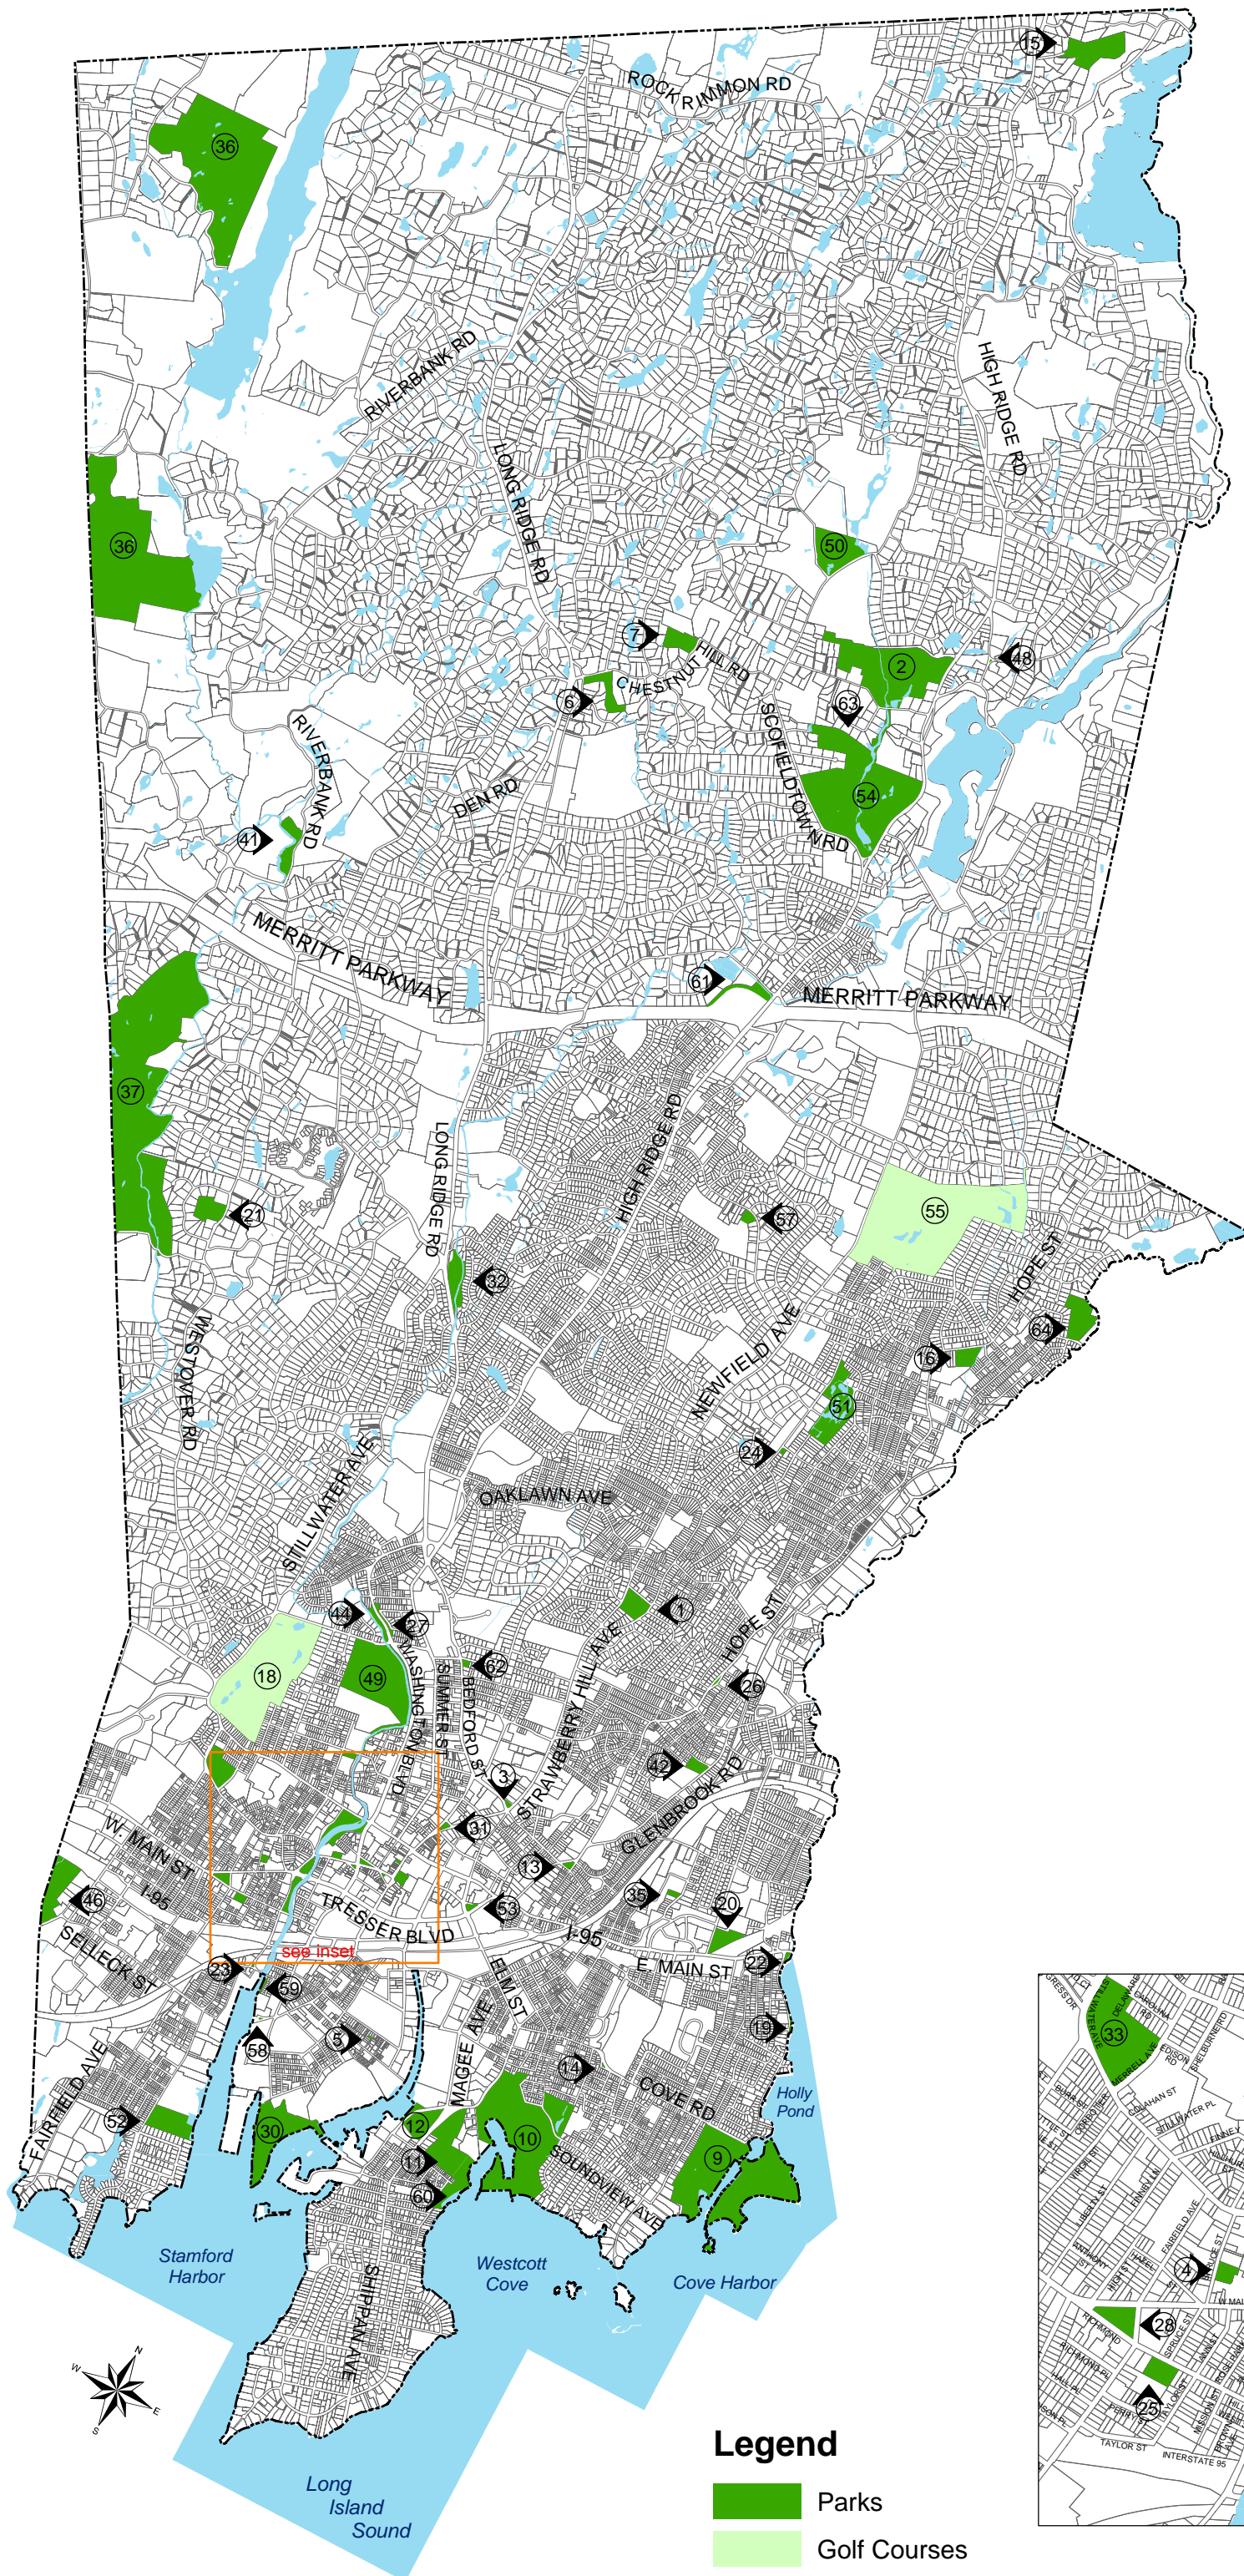

City of Stamford

PUBLIC PARKS AND GOLF COURSES

- 1 Barrett Park
- 2 Bartlett Arboretum
- 3 Carpinella Park
- 4 Carwin Park
- 5 Cedar Street Playground
- 6 Chestnut Hill Park
- 7 Chestnut Hill Road Bird Sanctuary
- 8 Columbus Park
- 9 Cove Island Park
- 10 Cummings Park
- 11 Cummings Park West
- 12 Czescik Park
- 13 Daskam Park
- 14 De Preta Park
- 15 Dorothy Heroy Complex
- 16 Drotar Park
- 17 E.A. Connell Heritage Park
- 18 E. Gaynor Brennan Golf Course
- 19 Edson Park
- 20 Edward Hunt Complex
- 21 Fort Stamford
- 22 Gerli Park
- 23 Greenwich Avenue Park
- 24 Haig Avenue Park
- 25 Hatch Field
- 26 Hope Street Island Park
- 27 Horan Park
- 28 Jackie Robinson Park
- 29 Kiwanis Park
- 30 Kosciuszko Park
- 31 Latham Park
- 32 Levine Site
- 33 Lione Park
- 34 Main St. Park/Mill River Greenbelt
- 35 McKeithen Park
- 36 Mianus River State Park
- 37 Mianus River Park and Glen
- 38 Mill River Greenbelt
- 39 Mill River Park
- 40 Nemoitin Park
- 41 Newman Mills/Riverwalk Park
- 42 Northrup Park
- 43 Rippowam Park
- 44 River Walk
- 45 Roger Smith Park
- 46 Rosa Hartman Park
- 47 Rotary Park
- 48 Saunders Park
- 49 Scalzi Park
- 50 Scofieldtown Park
- 51 Sleepy Hollow Park
- 52 Southfield Park
- 53 St. John's Park
- 54 Stamford Museum & Nature Center
- 55 Sterling Farms Golf Course
- 56 Veterans Memorial Park
- 57 Vine Rd. Little League Field
- 58 Water Street Park
- 59 Waterside Park
- 60 West Beach
- 61 Wire Mill Park
- 62 Wise Park
- 63 Woodley Road Bird Sanctuary
- 64 Woodway Park

see inset

Legend

- Parks
- Golf Courses