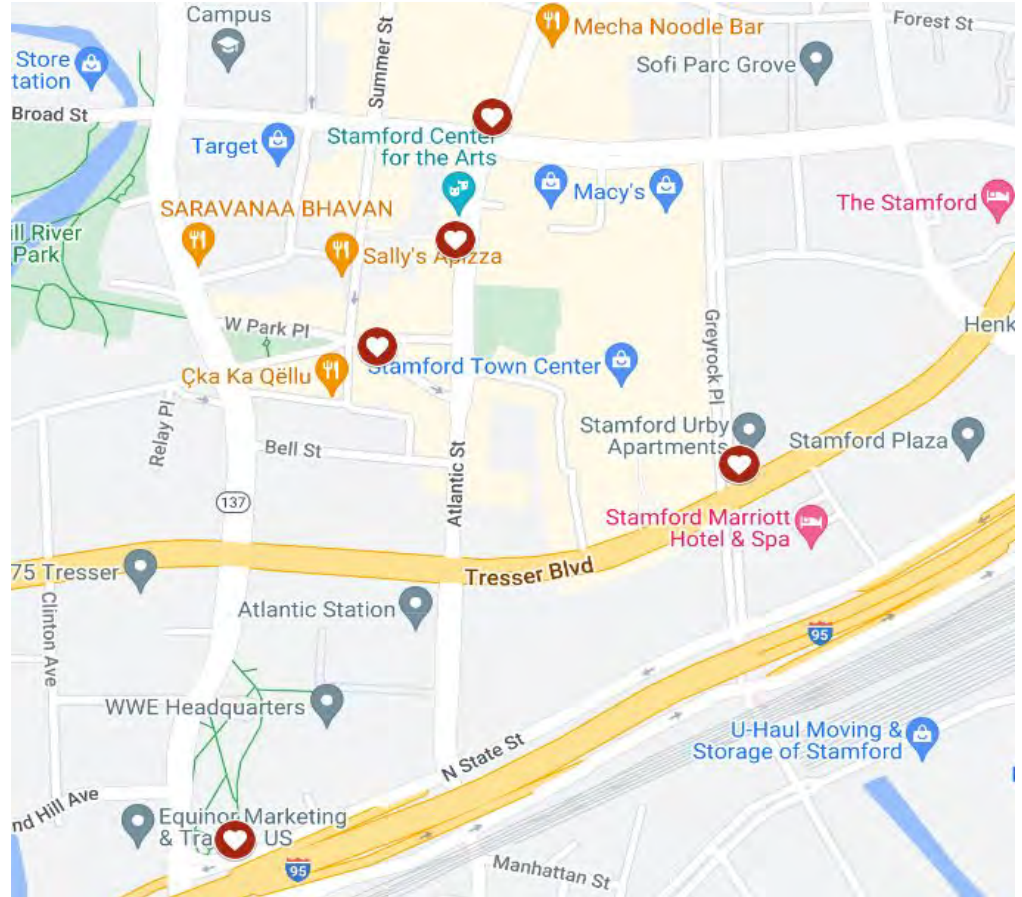

- Suggested anchors
 - 8" 1/2 dia. threaded rods
 - 1/2" theft proof nuts

Widgets customized for every city

Soofa signs can integrate with a transit API or GTFS feed to display real-time transit for pedestrians.

08 Board of Works Meeting
Event Time: 10:00 AM - 11:00 AM Location: 166 Lincolnway, Boston

Enhance wayfinding and welcome visitors with custom vinyl decals.

Help pedestrians navigate the area and drive traffic to local attractions and businesses with an eye-catching vinyl sticker reflecting the character of the neighborhood.

Timely and relevant updates in just a few clicks.

Our platform, SoofaTalk, allows cities to post to Signs instantly across different neighborhoods.

Location

Soofa Sign

Proposed Locations:

1. 677 Washington Boulevard
2. 6 Bedford St
3. 73 Atlantic st
4. 15 Bank St
5. 1 Greyrock Pl

Atlantic st 73

41.054263933768546, -73.53949829808371

Sign is placed at red arrow. Sign screen faces direction of red arrow (left image),
Facing: East

Bank St 15

41.053120145571555, -73.54047476661559

Sign is placed at red arrow. Sign screen faces direction of red arrow (left image),
Facing: South East