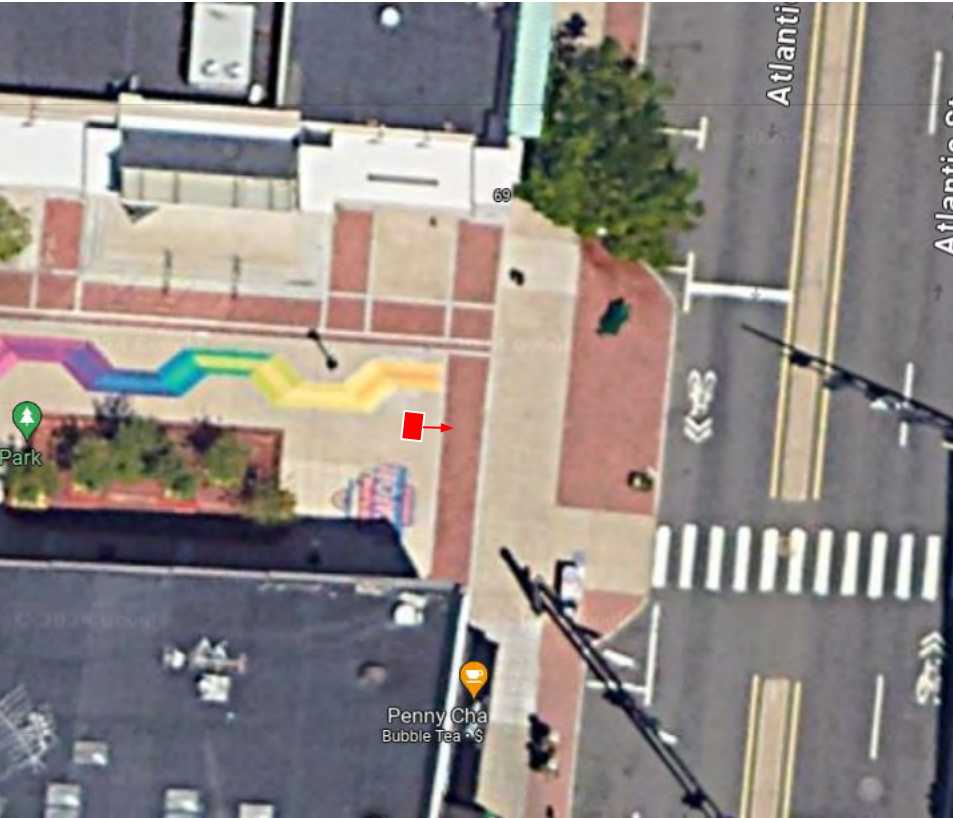

08 Board of Works Meeting
Event Time: 10:00 AM - 11:00 AM Location: 166 Lincolnway, Boston

Enhance wayfinding and welcome visitors with custom vinyl decals.

Help pedestrians navigate the area and drive traffic to local attractions and businesses with an eye-catching vinyl sticker reflecting the character of the neighborhood.

Timely and relevant updates in just a few clicks.

Our platform, SoofaTalk, allows cities to post to Signs instantly across different neighborhoods.

Location

Soofa Sign

Proposed Locations:

1. 677 Washington Boulevard
2. 6 Bedford St
3. 73 Atlantic st
4. 15 Bank St
5. 1 Greyrock Pl

Atlantic st 73

41.054263933768546, -73.53949829808371

Sign is placed at red arrow. Sign screen faces direction of red arrow (left image),
Facing: East

Bank St 15

41.053120145571555, -73.54047476661559

Sign is placed at red arrow. Sign screen faces direction of red arrow (left image),
Facing: South East