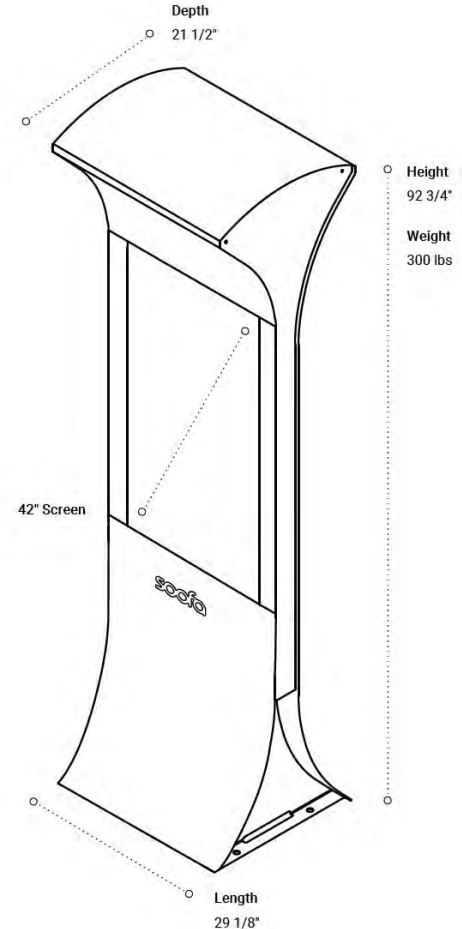

Electronic paper display

- Sixteen shades of grey
- 42" screen size
- High resolution imaging

Beautiful, sturdy design

- Structure: steel
- Finish: zinc & polyester powder coated

Simple, four bolt installation

- Suggested anchors
 - 8" 1/2 dia. threaded rods
 - 1/2" theft proof nuts

Widgets customized for every city

Soofa signs can integrate with a transit API or GTFS feed to display real-time transit for pedestrians.